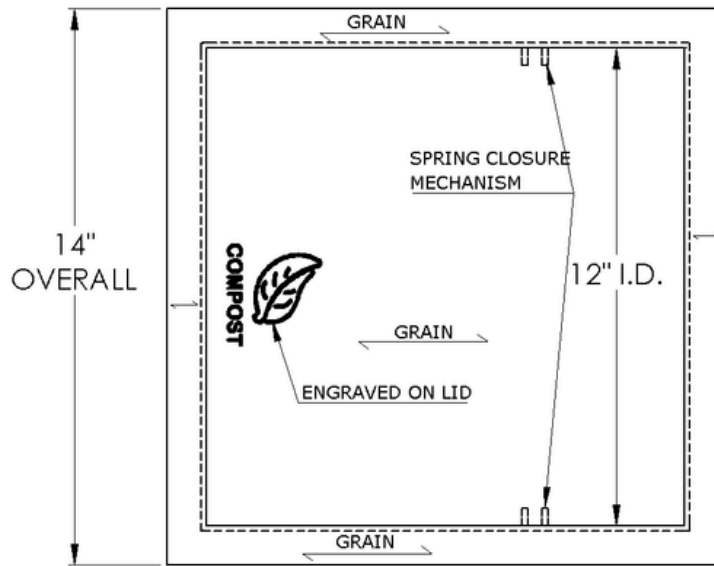

ARCH HARDWARE

SQUARE TRASH RING WITH LID AND ENGRAVED LOGO

TOP VIEW

SECTION VIEW

PART #	SIZE	MATERIAL	FINISH
R47-1212C	12" X 12" X 3"	Stainless Steel #304 alloy	Satin (#4 brush)

Phone
(800)-679-2614

Email
webstore@archhardware.net