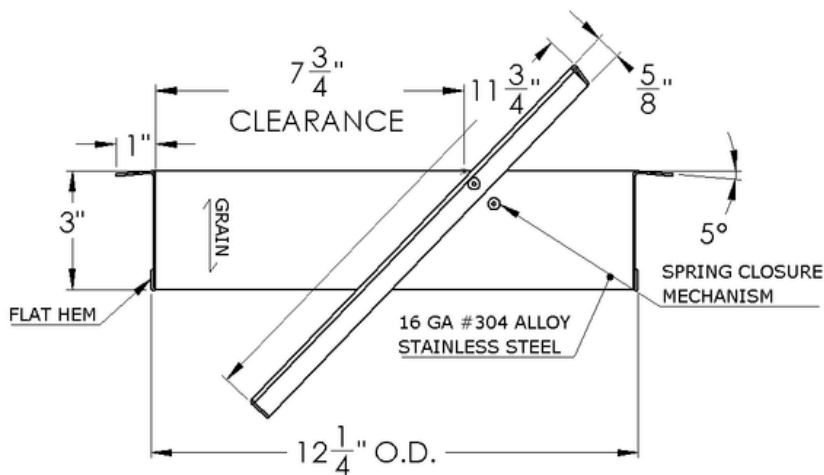

ARCH HARDWARE

SQUARE TRASH RING WITH LID AND ENGRAVED LOGO

TOP VIEW

SECTION VIEW

PART #	SIZE	MATERIAL	FINISH
R47-1212C	12" X 12" X 3"	Stainless Steel #304 alloy	Satin (#4 brush)

Phone
(800)-679-2614

Email
webstore@archhardware.net