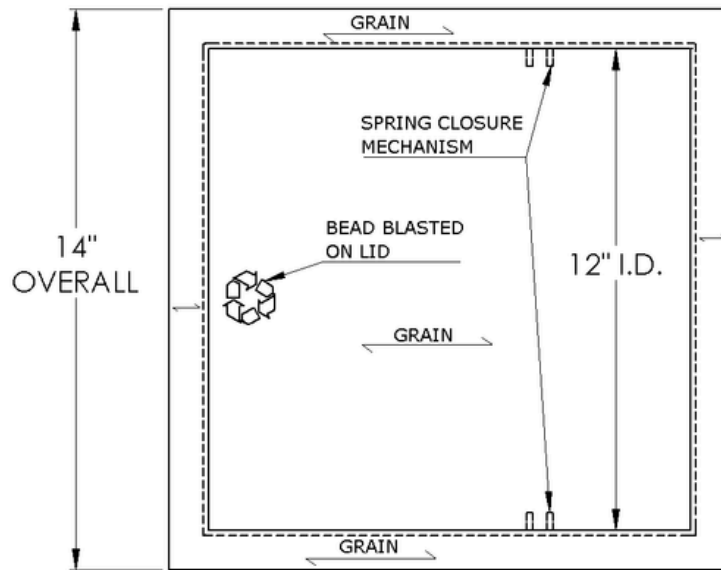

ARCH HARDWARE

SQUARE TRASH RING WITH LID AND ETCHED LOGO

TOP VIEW

SECTION VIEW

PART #	SIZE	MATERIAL	FINISH
R47-1212BBR	12" X 12" X 3"	Stainless Steel #304 alloy	Satin (#4 brush)

Phone
(800)-679-2614

Email
webstore@archhardware.net