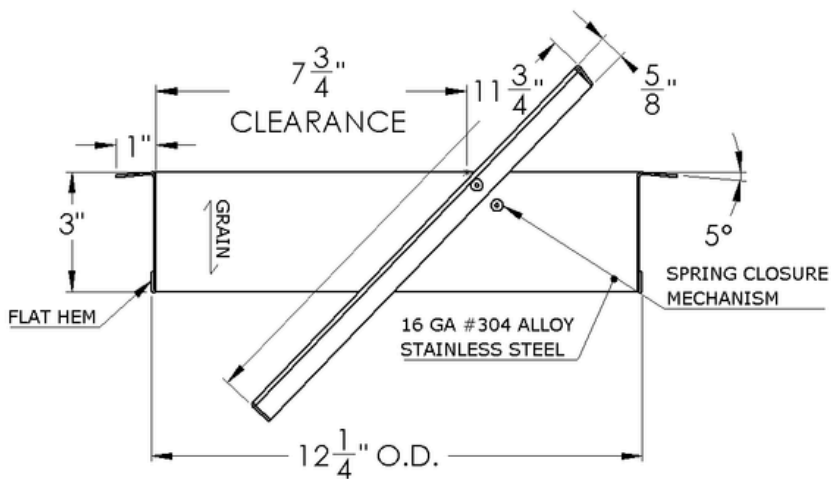

ARCH HARDWARE

SQUARE TRASH RING WITH LID AND ETCHED LOGO

TOP VIEW

SECTION VIEW

PART #	SIZE	MATERIAL	FINISH
R47-1212BBR	12" X 12" X 3"	Stainless Steel #304 alloy	Satin (#4 brush)

Phone
(800)-679-2614

Email
webstore@archhardware.net