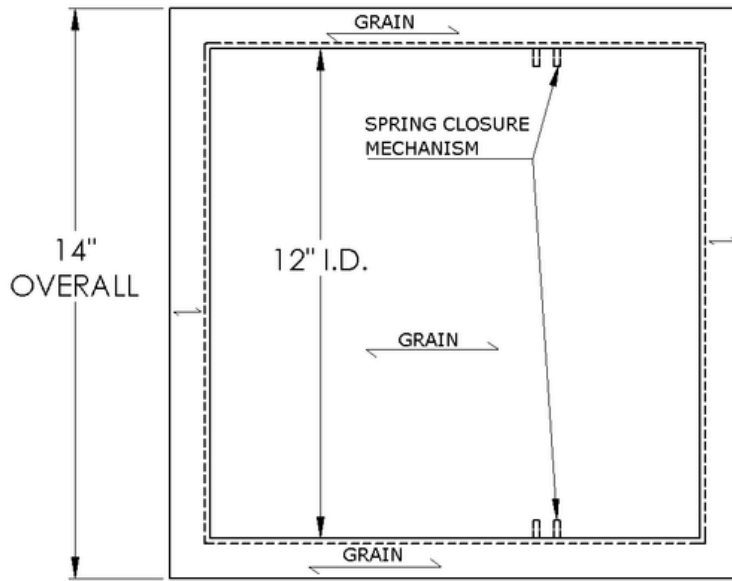

ARCH HARDWARE

SQUARE TRASH RING WITH LID

TOP VIEW

SECTION VIEW

PART #	SIZE	MATERIAL	FINISH
R47-1212	12" X 12" X 3"	Stainless Steel #304 alloy	Satin (#4 brush)

Phone
(800)-679-2614

Email
webstore@archhardware.net