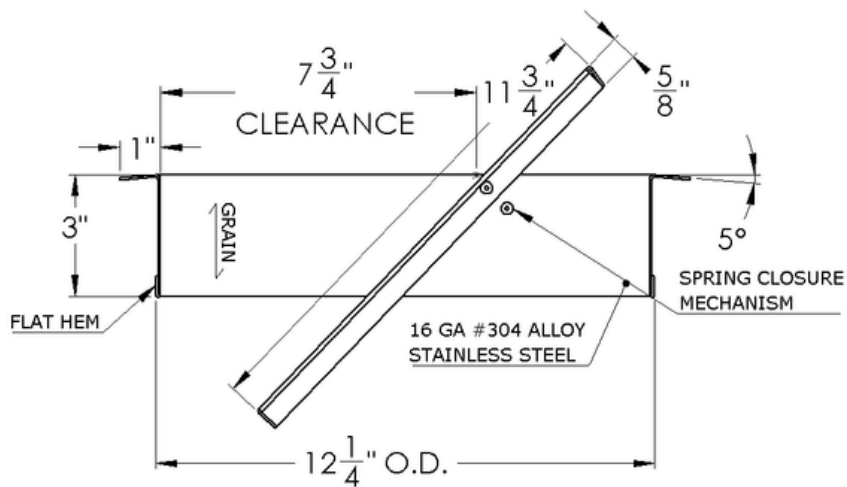

ARCH HARDWARE

SQUARE TRASH RING WITH LID

TOP VIEW

SECTION VIEW

PART #	SIZE	MATERIAL	FINISH
R47-1212	12" X 12" X 3"	Stainless Steel #304 alloy	Satin (#4 brush)

Phone
(800)-679-2614

Email
webstore@archhardware.net