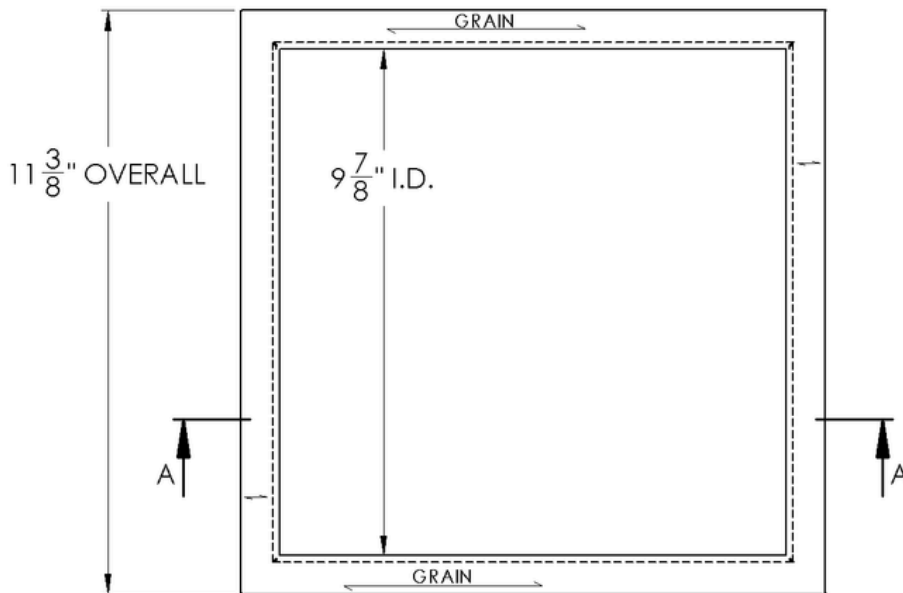

ARCH HARDWARE

SQUARE TRASH RING

TOP VIEW

SECTION VIEW

PART #	SIZE	MATERIAL	FINISH
R44-1010-3	10" X 10" X 3"	Stainless Steel #304 alloy	Satin (#4 brush)
R44-1010-3BU			Recycle Blue Powder Coat
R44-1010-3G			Compost Green Powder Coat
R44-1010-3B			Matte Black Powder Coat
R44-1010-3W			White Powder Coat
R44-1010-3BR			Deep Bronze Powder Coat