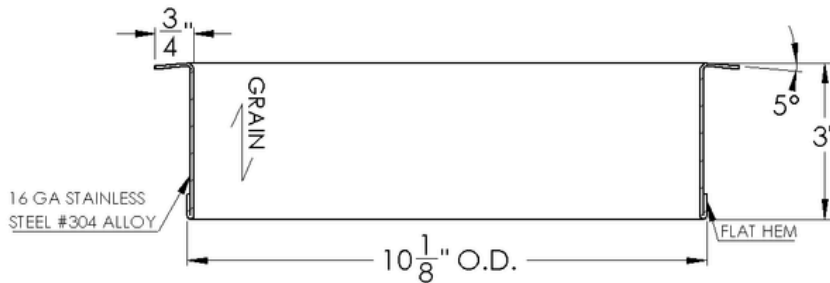

ARCH HARDWARE

SQUARE TRASH RING

TOP VIEW

SECTION VIEW

PART #	SIZE	MATERIAL	FINISH
R44-1010-3	10" X 10" X 3"	Stainless Steel #304 alloy	Satin (#4 brush)
R44-1010-3BU			Recycle Blue Powder Coat
R44-1010-3G			Compost Green Powder Coat
R44-1010-3B			Matte Black Powder Coat
R44-1010-3W			White Powder Coat
R44-1010-3BR			Deep Bronze Powder Coat