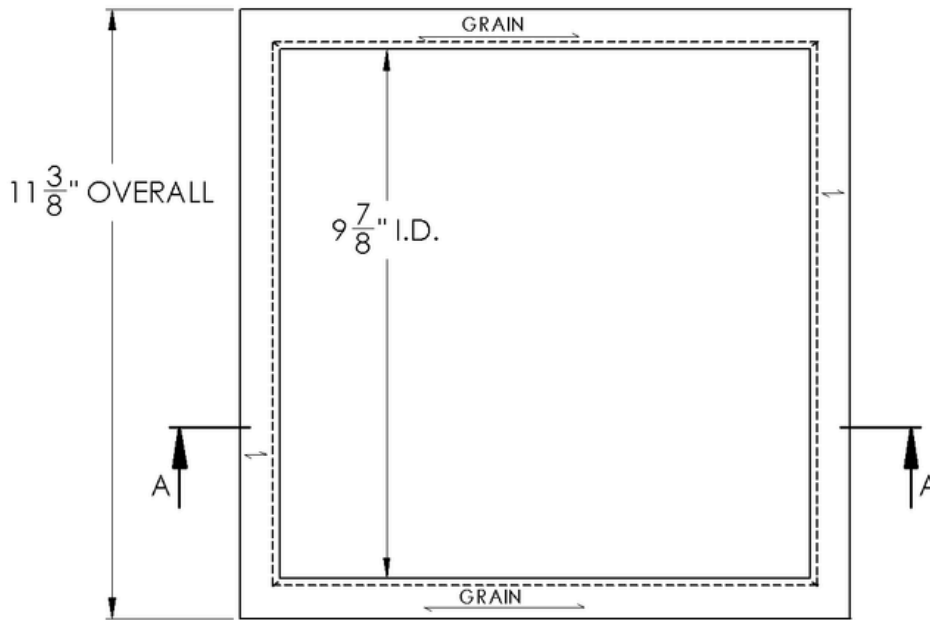

## SQUARE TRASH RING

TOP VIEW

SECTION VIEW

PART #	SIZE	MATERIAL	FINISH
R44-1010-2	10" X 10" X 2"	Stainless Steel #304 alloy	Satin (#4 brush)
R44-1010-2BU			Recycle Blue Powder Coat
R44-1010-2G			Compost Green Powder Coat
R44-1010-2B			Matte Black Powder Coat
R44-1010-2W			White Powder Coat