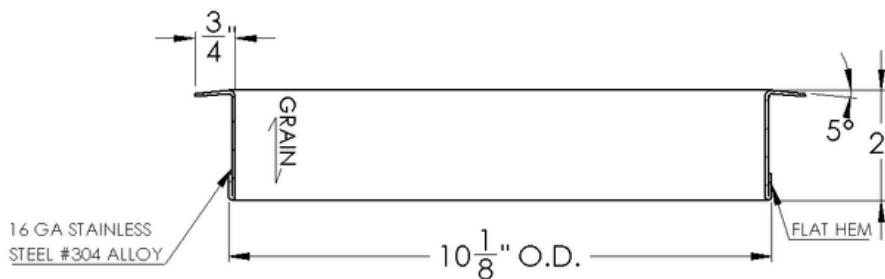

## SQUARE TRASH RING

TOP VIEW

SECTION VIEW

PART #	SIZE	MATERIAL	FINISH
R44-1010-2	10" X 10" X 2"	Stainless Steel #304 alloy	Satin (#4 brush)
R44-1010-2BU			Recycle Blue Powder Coat
R44-1010-2G			Compost Green Powder Coat
R44-1010-2B			Matte Black Powder Coat
R44-1010-2W			White Powder Coat