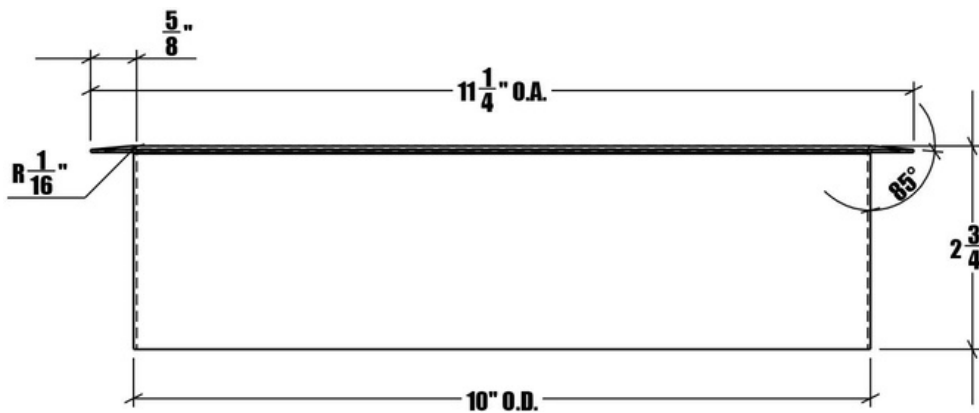

## DEEP ROUND TRASH RING

### ISOMETRIC VIEW

### SECTION VIEW

PART#	FINISH	SIZE	MATERIAL
R615-10	Satin (#4 Brush)	10" X 2 3/4"	18 Ga Stainless Steel #304 Alloy

Phone  
(800)-679-2614

Email  
[webstore@archhardware.net](mailto:webstore@archhardware.net)