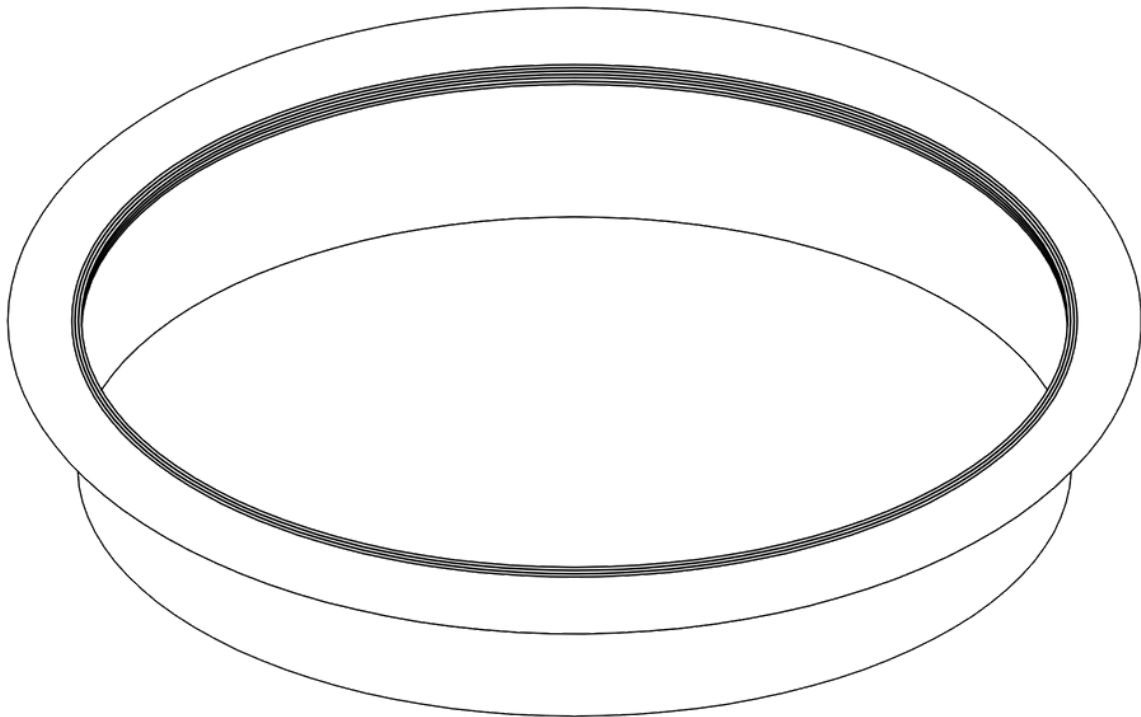

ARCH HARDWARE

ROUND TRASH RING

PART #	FINISH	SIZE	MATERIAL
R415-10	Satin (#4 brush)	10" X 1 5/8"	Stainless Steel #304 alloy
R416-10	Polished (#8 mirror)		
R419-10B	Matte Black Powder coat		

Phone
(800)-679-2614