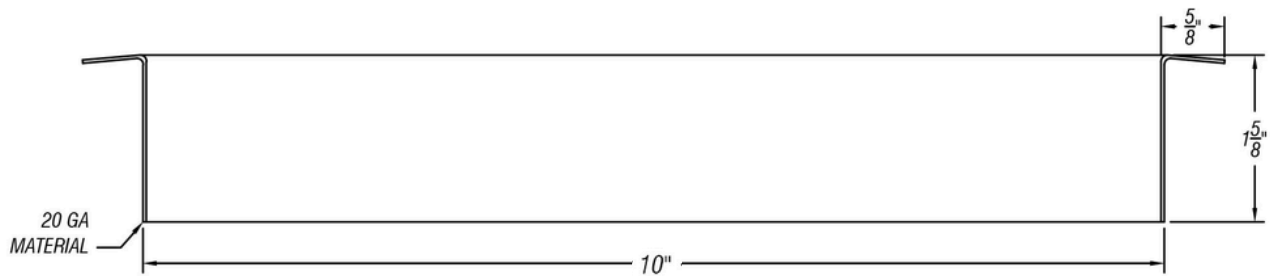

ARCH HARDWARE

ROUND TRASH RING

PART #	FINISH	SIZE	MATERIAL
R415-10	Satin (#4 brush)	10" X 1 5/8"	Stainless Steel #304 alloy
R416-10	Polished (#8 mirror)		
R419-10B	Matte Black Powder coat		

Phone
(800)-679-2614