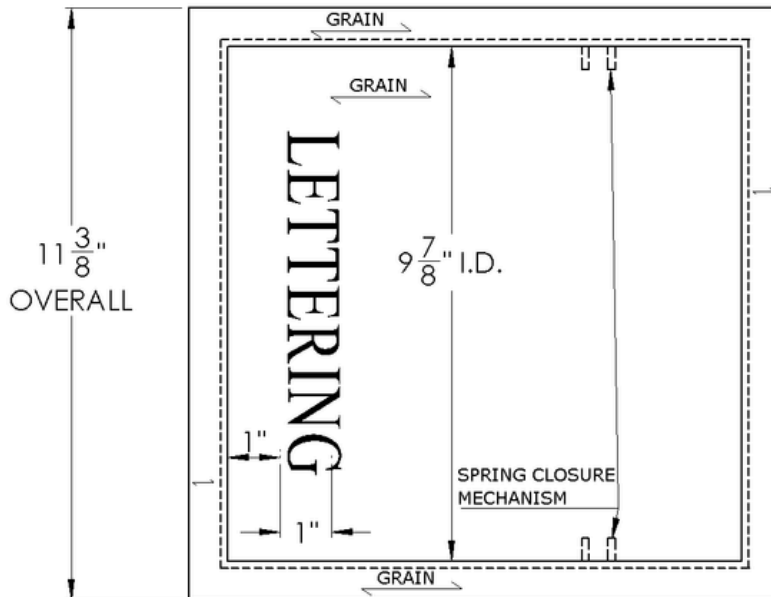

ARCH HARDWARE

SQUARE TRASH RING WITH LID AND LETTERING

TOP VIEW

SECTION VIEW

PART #	SIZE	MATERIAL	FINISH
R47-1010L	10" X 10" X 3"	Stainless Steel #304 alloy	Satin (#4 brush)

Phone
(800)-679-2614

Email
webstore@archhardware.net