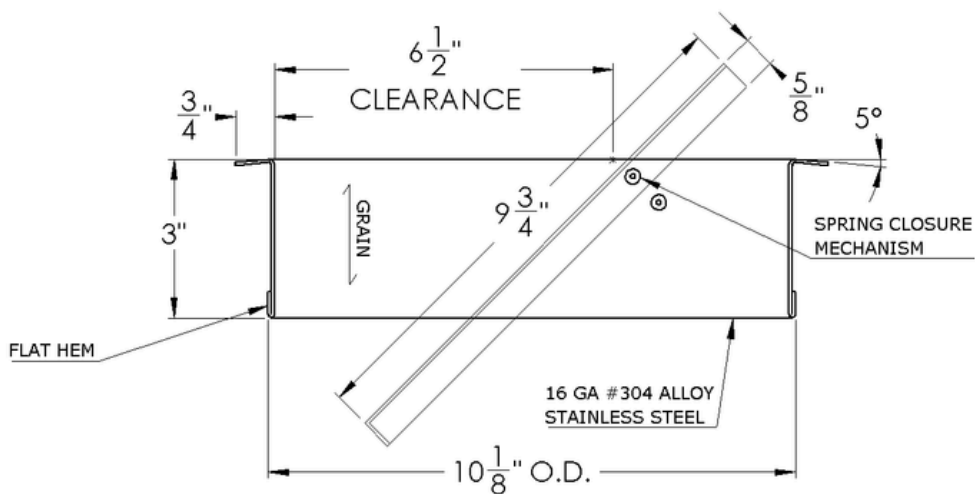

ARCH HARDWARE

SQUARE TRASH RING WITH LID AND LETTERING

TOP VIEW

SECTION VIEW

PART #	SIZE	MATERIAL	FINISH
R47-1010L	10" X 10" X 3"	Stainless Steel #304 alloy	Satin (#4 brush)

Phone
(800)-679-2614

Email
webstore@archhardware.net