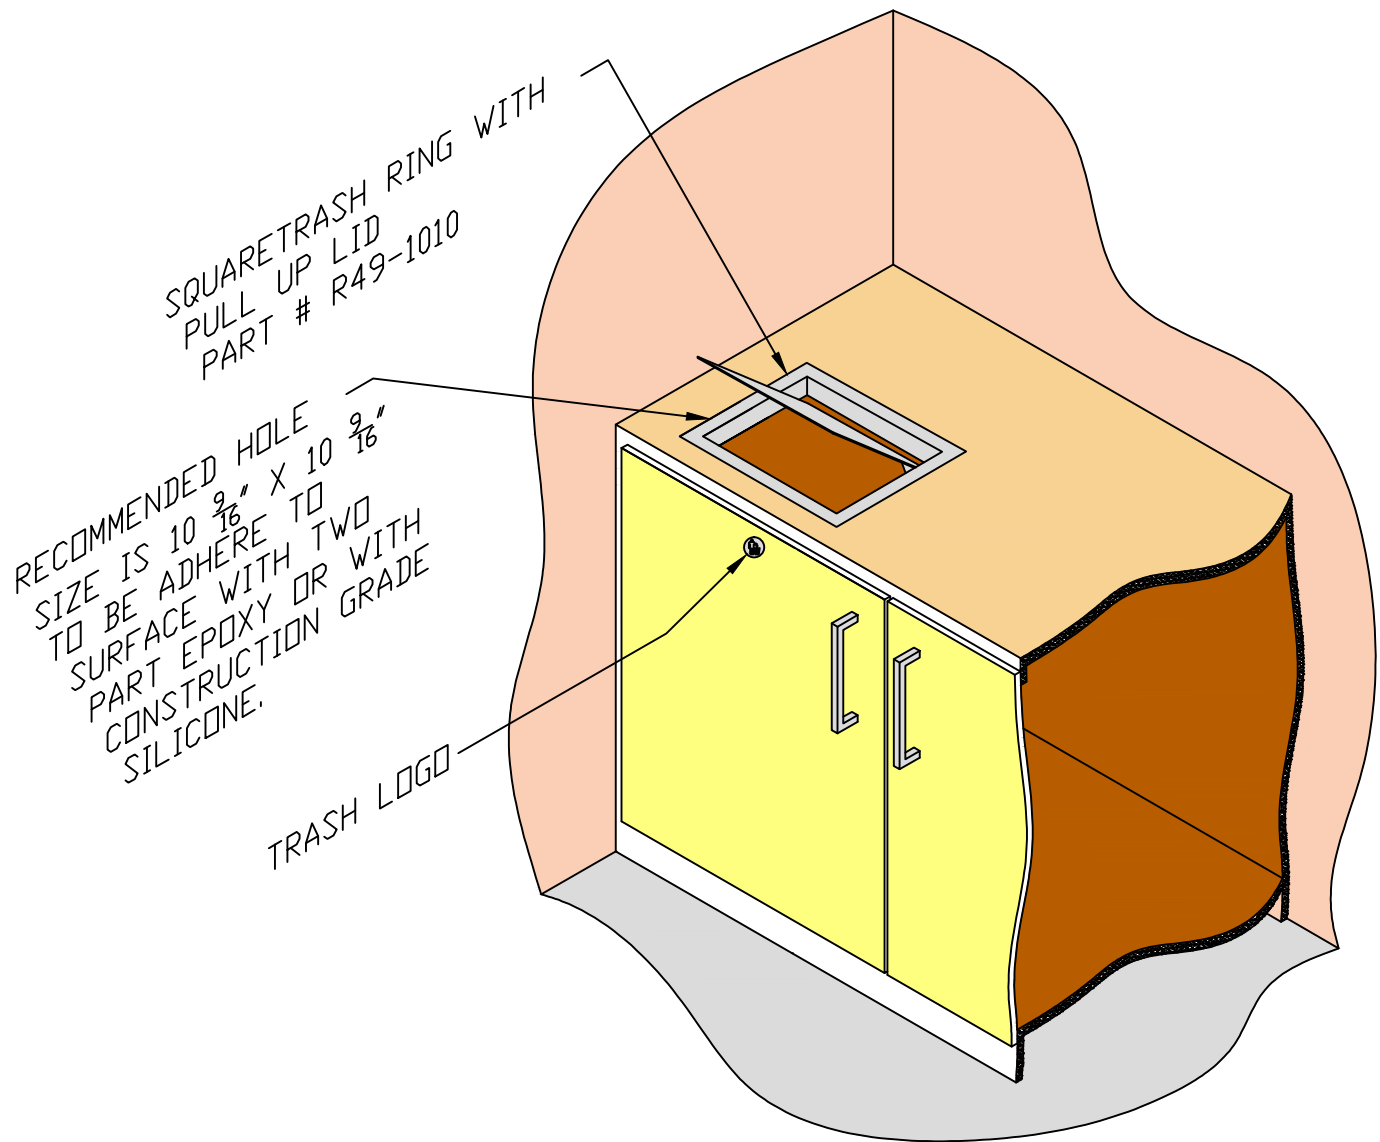

SQUARE TRASH RING WITH LID - INSTALLATION

PART #	FINISH SCHEDULE	DRAWN: GV	 ARCH HARDWARE, INC. "WHERE IDEAS MEET METAL"
R49-1010	SATIN STAINLESS STEEL	CHECKED: RD	
		DATE: 01/13/2016	