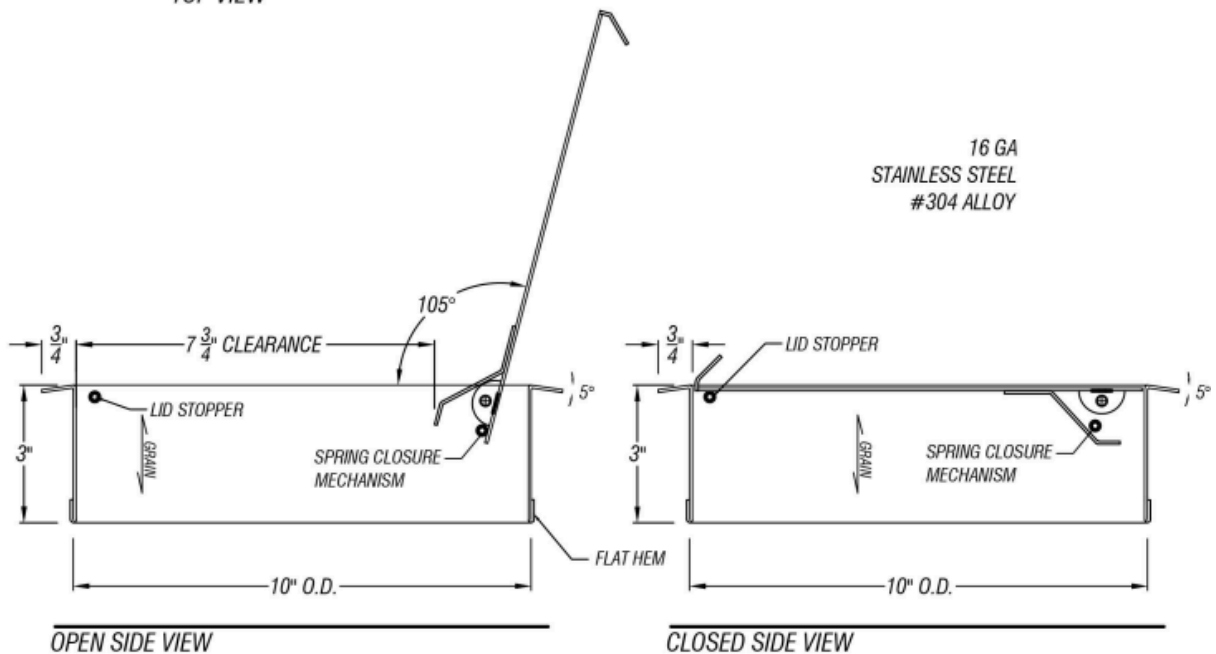

ARCH HARDWARE

SQUARE TRASH RING WITH PULL UP LID AND HANDLE

TOP VIEW

16 GA
STAINLESS STEEL
#304 ALLOY

OPEN SIDE VIEW

CLOSED SIDE VIEW

PART #	FINISH	SIZE	BASE MATERIAL
R49-1010	Satin (#4 brush)	10" X 10" X 3"	Stainless Steel #304 alloy