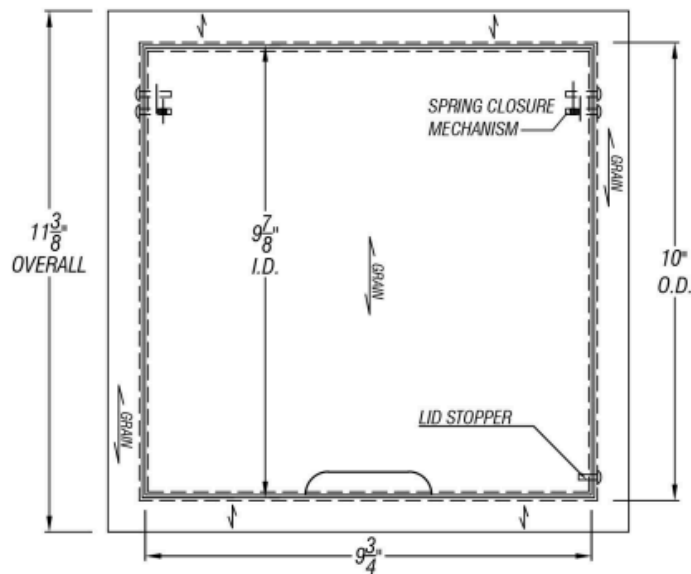

ARCH HARDWARE

SQUARE TRASH RING WITH PULL UP LID AND HANDLE

TOP VIEW

16 GA
STAINLESS STEEL
#304 ALLOY

OPEN SIDE VIEW

CLOSED SIDE VIEW

PART #	FINISH	SIZE	BASE MATERIAL
R49-1010	Satin (#4 brush)	10" X 10" X 3"	Stainless Steel #304 alloy