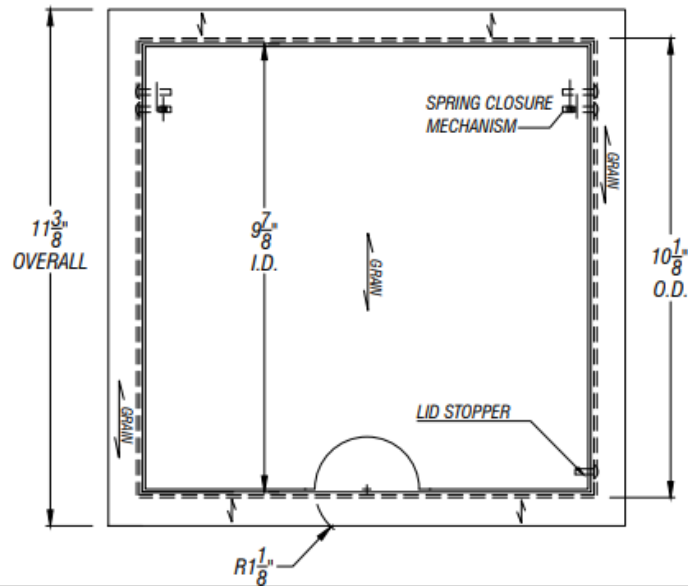

ARCH HARDWARE

SQUARE TRASH RING WITH PULL UP LID AND CUT OUT

TOP VIEW

16 GA
STAINLESS STEEL
#304 ALLOY

OPEN SIDE VIEW

CLOSED SIDE VIEW

PART #	FINISH	SIZE	BASE MATERIAL
R49-1010-CU	Satin (#4 brush)	10" X 10" X 3"	Stainless Steel #304 alloy