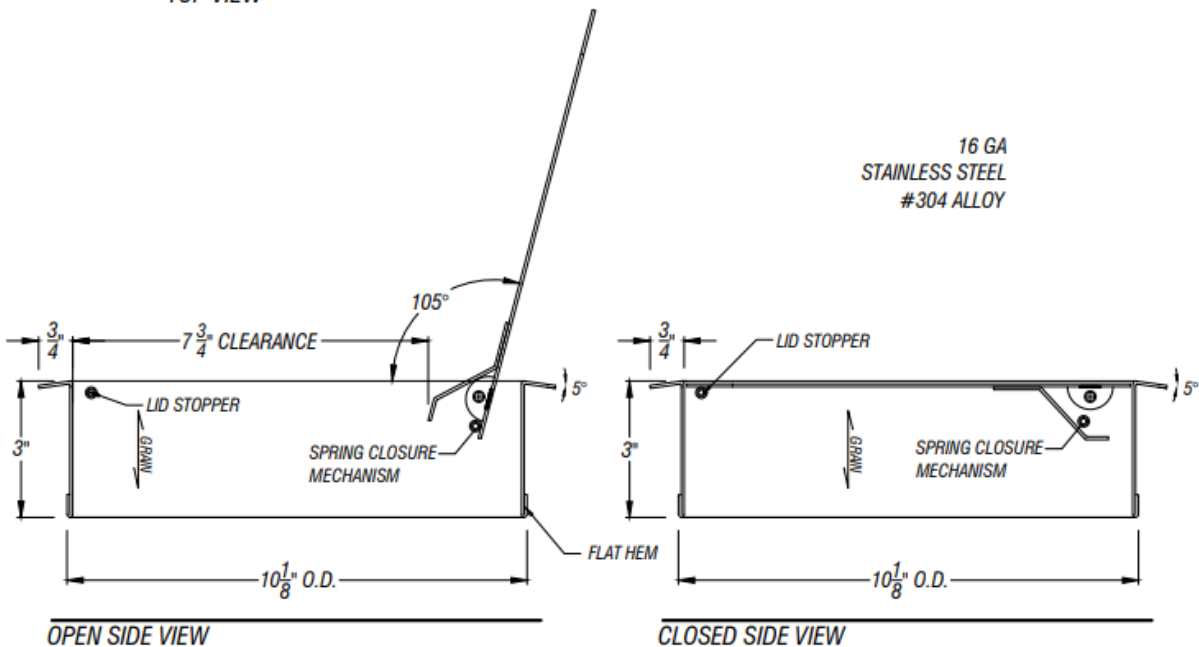

ARCH HARDWARE

SQUARE TRASH RING WITH PULL UP LID AND CUT OUT

TOP VIEW

16 GA
STAINLESS STEEL
#304 ALLOY

OPEN SIDE VIEW

CLOSED SIDE VIEW

PART #	FINISH	SIZE	BASE MATERIAL
R49-1010-CU	Satin (#4 brush)	10" X 10" X 3"	Stainless Steel #304 alloy