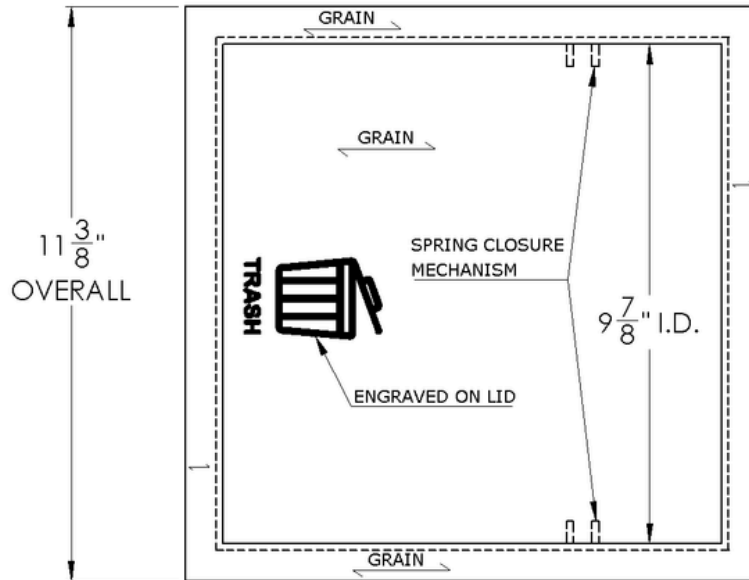

ARCH HARDWARE

SQUARE TRASH RING WITH LID AND ENGRAVED LOGO

TOP VIEW

SECTION VIEW

PART #	SIZE	MATERIAL	FINISH
R47-1010T	10" X 10" X 3"	Stainless Steel #304 alloy	Satin (#4 brush)

Phone
(800)-679-2614

Email
webstore@archhardware.net