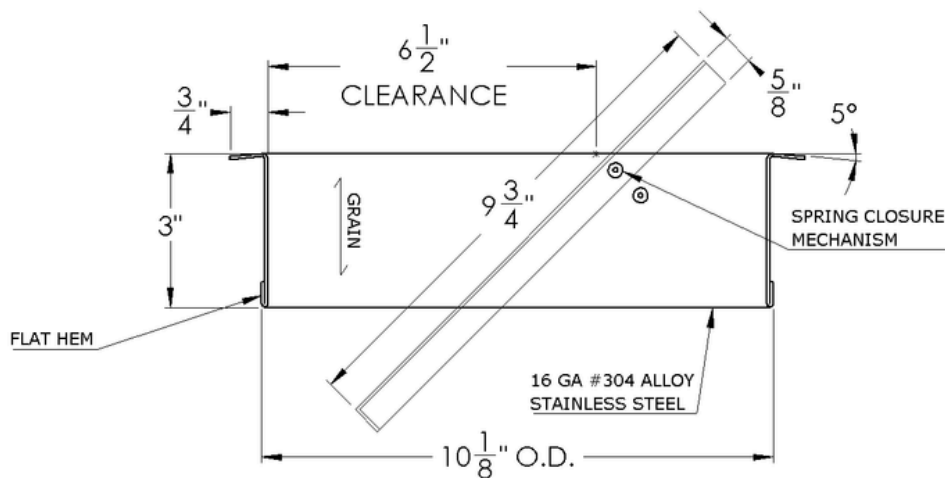

ARCH HARDWARE

SQUARE TRASH RING WITH LID AND ENGRAVED LOGO

TOP VIEW

SECTION VIEW

PART #	SIZE	MATERIAL	FINISH
R47-1010T	10" X 10" X 3"	Stainless Steel #304 alloy	Satin (#4 brush)

Phone
(800)-679-2614

Email
webstore@archhardware.net