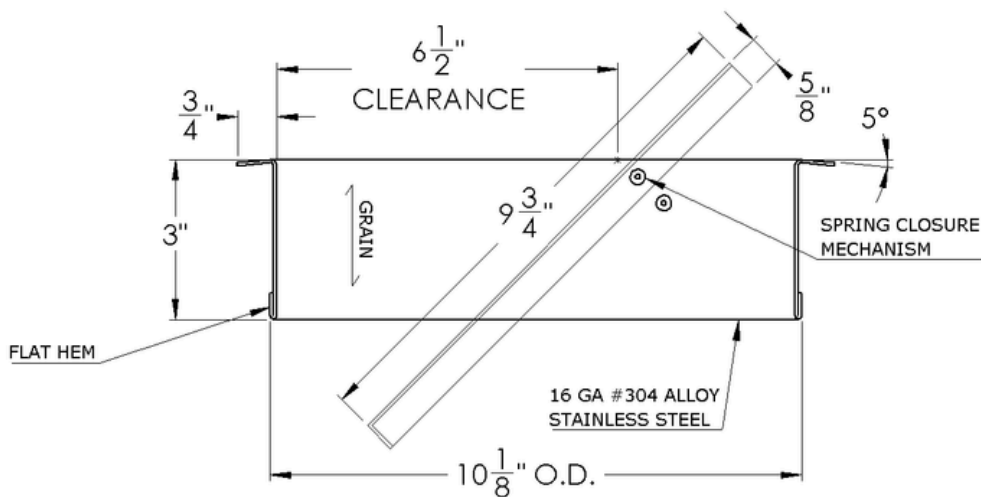

## SQUARE TRASH RING WITH LID AND ENGRAVED LOGO

TOP VIEW

SECTION VIEW

PART #	SIZE	MATERIAL	FINISH
R47-1010C	10" X 10" X 3"	Stainless Steel #304 alloy	Satin (#4 brush)

Phone  
(800)-679-2614

Email  
webstore@archhardware.net