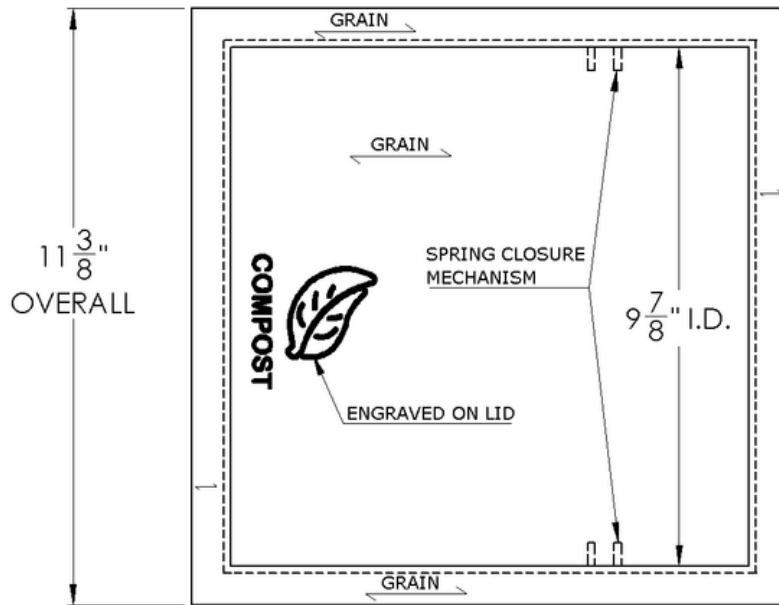

# ARCH HARDWARE

## SQUARE TRASH RING WITH LID AND ENGRAVED LOGO

TOP VIEW

SECTION VIEW

PART #	SIZE	MATERIAL	FINISH
R47-1010C	10" X 10" X 3"	Stainless Steel #304 alloy	Satin (#4 brush)

Phone  
(800)-679-2614

Email  
webstore@archhardware.net