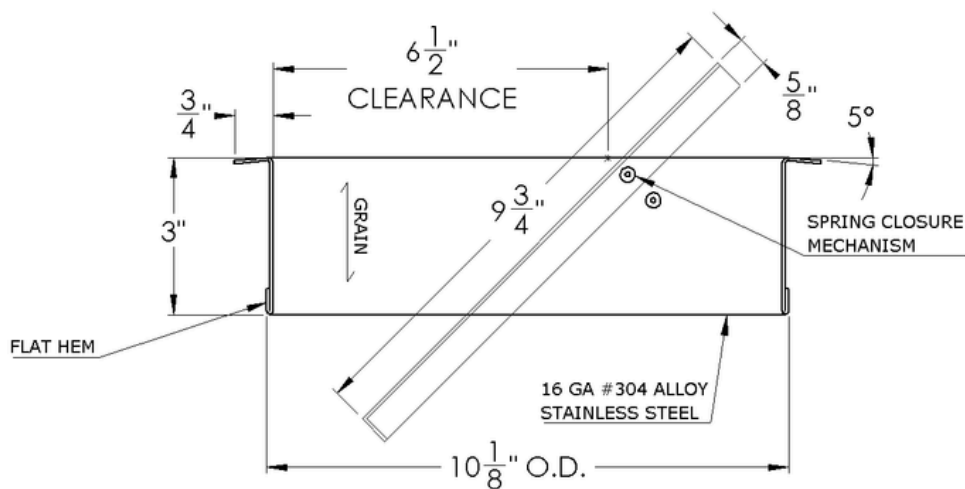

ARCH HARDWARE

SQUARE TRASH RING WITH LID AND ETCHED LOGO

TOP VIEW

SECTION VIEW

PART #	SIZE	MATERIAL	FINISH
R47-1010BBC	10" X 10" X 3"	Stainless Steel #304 alloy	Satin (#4 brush)

Phone
(800)-679-2614

Email
webstore@archhardware.net