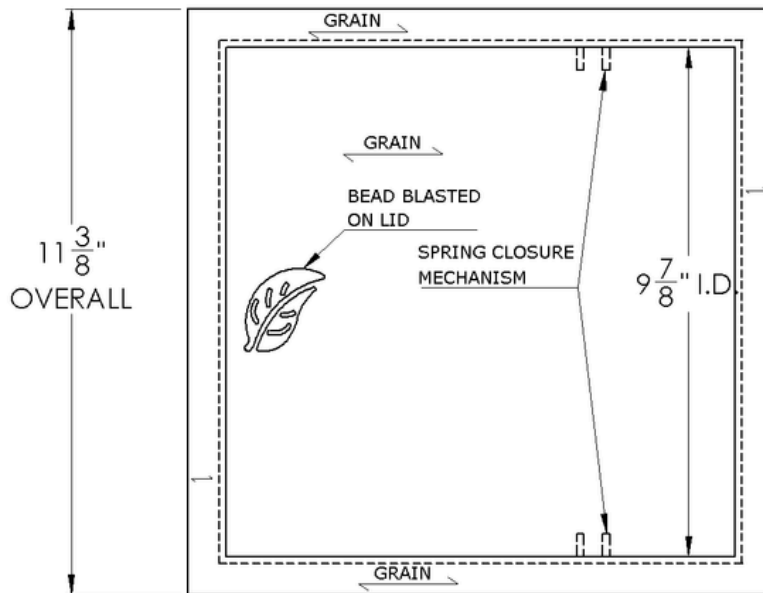

ARCH HARDWARE

SQUARE TRASH RING WITH LID AND ETCHED LOGO

TOP VIEW

SECTION VIEW

PART #	SIZE	MATERIAL	FINISH
R47-1010BBC	10" X 10" X 3"	Stainless Steel #304 alloy	Satin (#4 brush)

Phone
(800)-679-2614

Email
webstore@archhardware.net