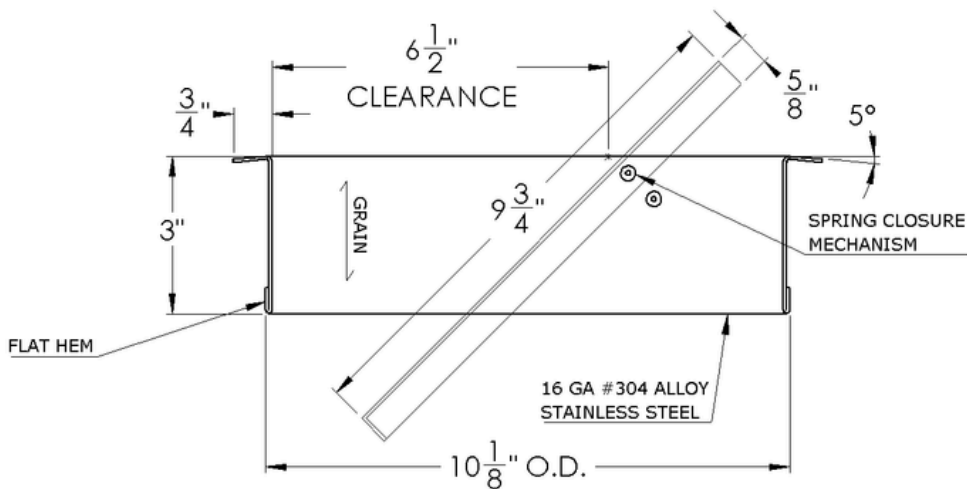

ARCH HARDWARE

SQUARE TRASH RING WITH LID

TOP VIEW

SECTION VIEW

PART #	SIZE	MATERIAL	FINISH
R47-1010	10" X 10" X 3"	Stainless Steel #304 alloy	Satin (#4 brush)

Phone
(800)-679-2614

Email
webstore@archhardware.net