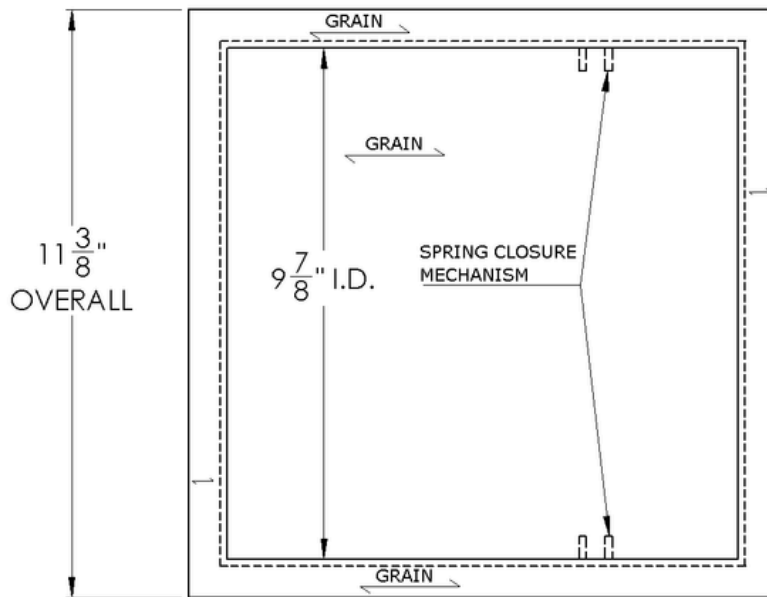

ARCH HARDWARE

SQUARE TRASH RING WITH LID

TOP VIEW

SECTION VIEW

PART #	SIZE	MATERIAL	FINISH
R47-1010	10" X 10" X 3"	Stainless Steel #304 alloy	Satin (#4 brush)

Phone
(800)-679-2614

Email
webstore@archhardware.net